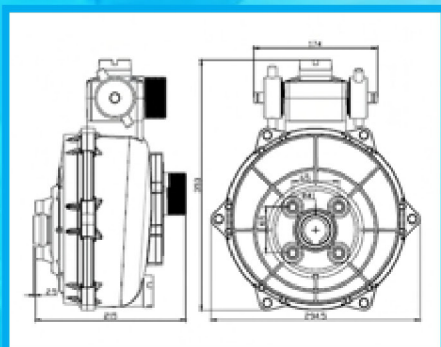

SELF PRIMING PUMP

KOYO

HP-50X

High Pressure, Fire Fighting Pump,
Double Impeller.

SPECIFICATION

POWER	5.5 - 6.5 HP
OUTLET SIZE	50 MM
INLET SIZE	50 MM
Q.MAX	18 M/H @ 3600 RPM
H.MAX	80 M @ 3600 RPM
SUCTION	7 M
GROSS WEIGHT	7.61 KGS
STOCK CODE	881206009