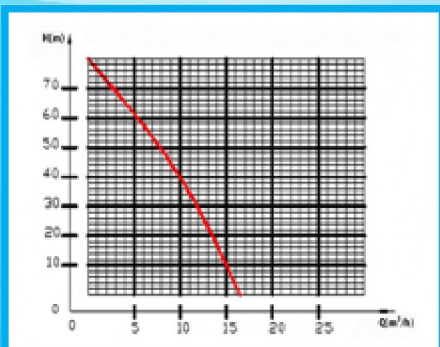

SELF PRIMING PUMP

KOYO

HP-50X

High Pressure, Fire Fighting Pump,
Double Impeller.

SPECIFICATION

POWER	5.5 - 6.5 HP
OUTLET SIZE	50 MM
INLET SIZE	50 MM
Q.MAX	18 M/H @ 3600 RPM
H.MAX	80 M @ 3600 RPM
SUCTION	7 M
GROSS WEIGHT	7.61 KGS
STOCK CODE	881206009